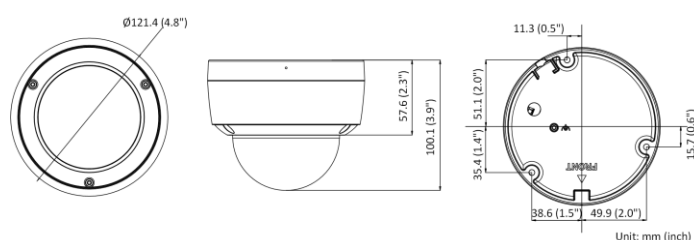

▪ Available Model

DS-2CD2143G2-LSU(2.8mm)(HIK EU)

▪ Dimension