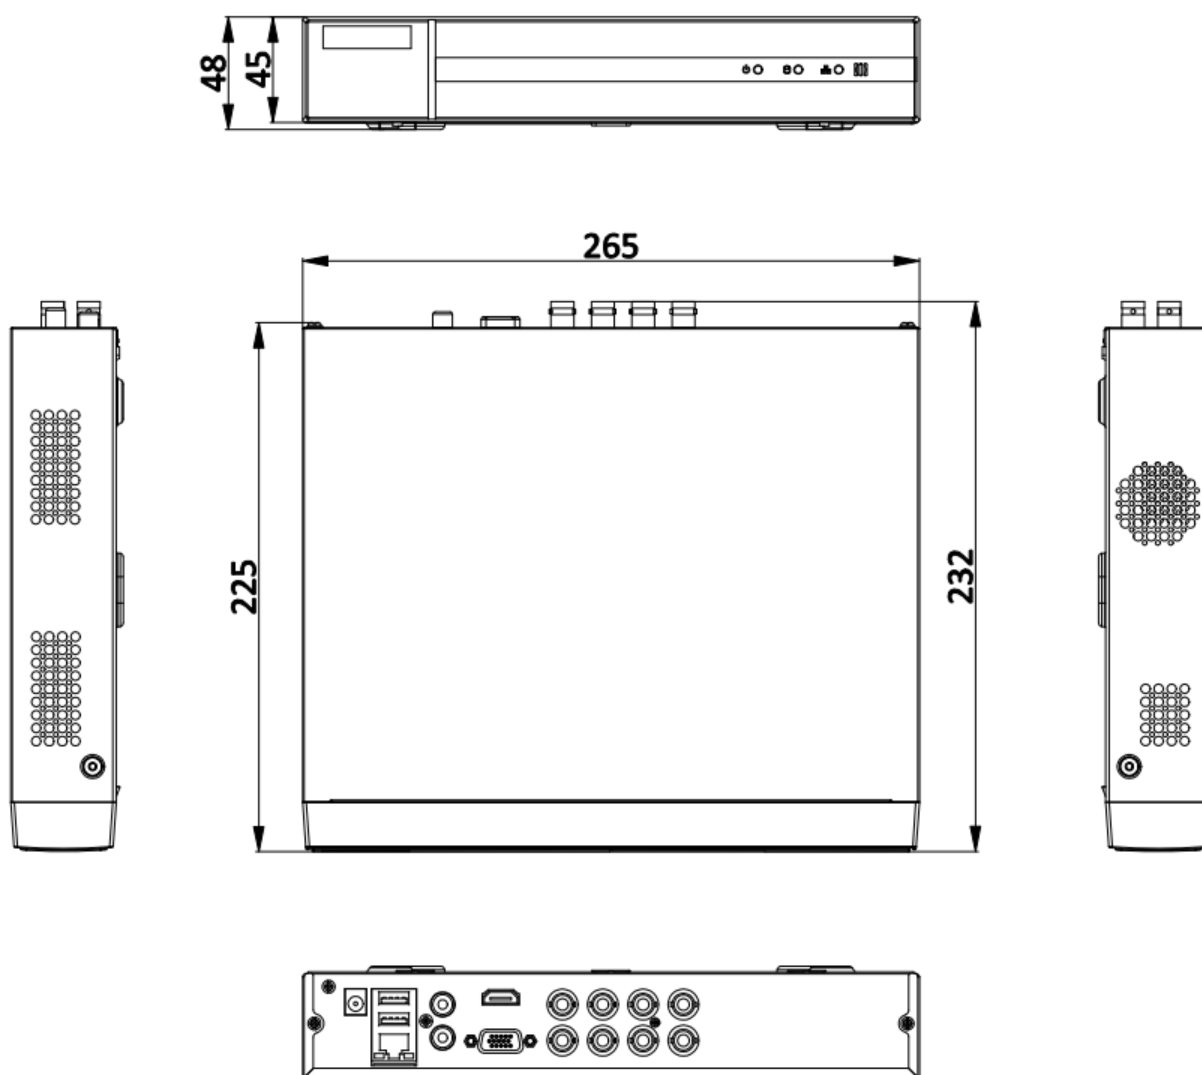

Dimension

scale/1:1;Unit/mm