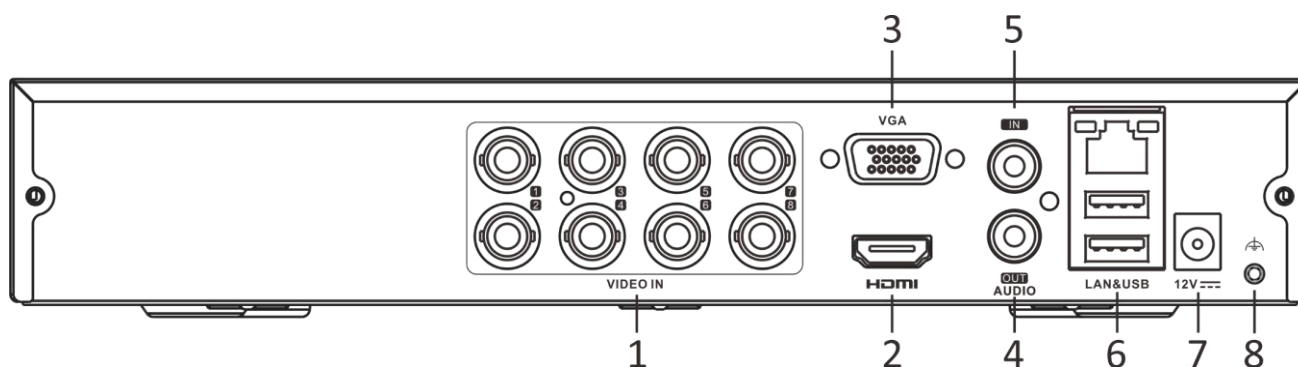

Note:

Enhanced IP mode might be conflicted with smart events (motion detection 2.0 and perimeter protection) or other functions, please refer to the user manual for details.

Dimension

scale/1:1;Unit/mm

Physical Interface

No.	Description	No.	Description
1	Video and coaxial audio in	5	AUDIO IN, RCA connector
2	HDMI interface	6	LAN network interface and USB interface
3	VGA interface	7	12 VDC power input
4	AUDIO OUT, RCA connector	8	GND