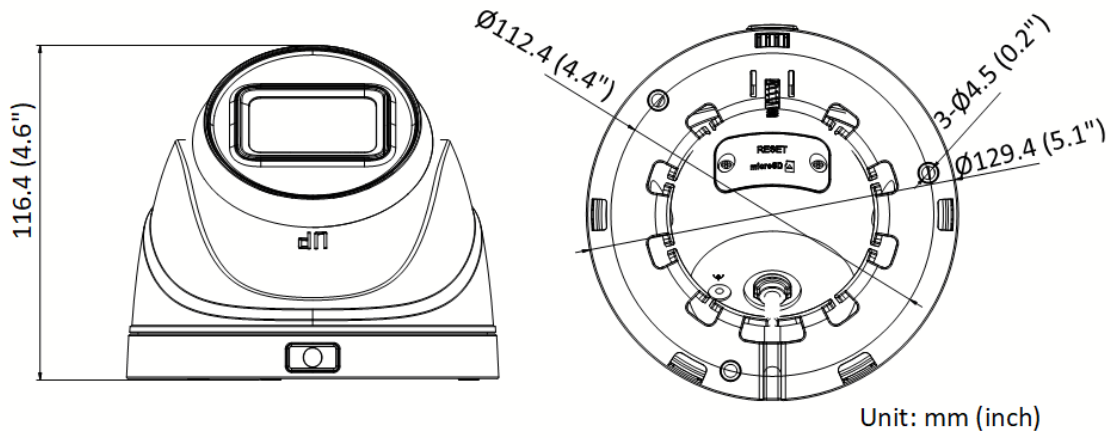

▪ **Dimension**

▪ **Accessory**

▪ **Optional**

DS-1273ZJ-130-TRL Wall mount	DS-1275ZJ-SUS Vertical pole mount	DS-1276ZJ-SUS Corner mount	DS-1271ZJ-130-TRL Pendant Mount	DS-1281ZJ-M Inclined ceiling mount
DS-1273ZJ-130B-TRL Wall Mount	DS-1280ZJ-M Junction Box