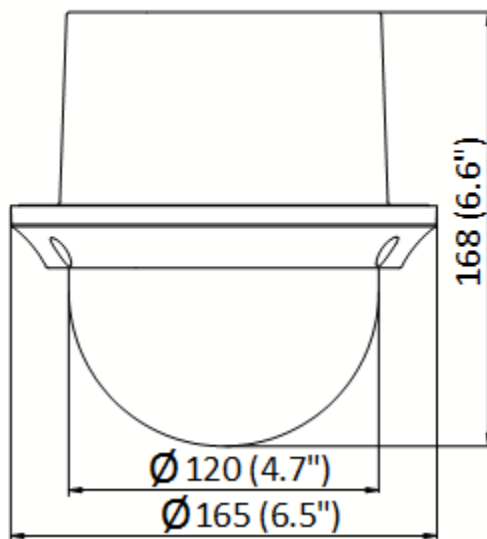

Safety	UL (UL 62368-1) CB (IEC 62368-1:2014+A11); CE-LVD (EN 62368-1:2014+A11:2017), BIS (IS 13252(Part 1):2010/ IEC 60950-1: 2005); LOA (IEC/EN 60950-1)
Environment	CE-RoHS (2011/65/EU); WEEE (2012/19/EU); Reach (Regulation (EC) No 1907/2006)
Protection	6000V Lightning Protection, Surge Protection and Voltage Transient Protection

▪ **Available Model**

HWP-N4215H-DE3(G)

▪ **Dimension**

Indoor Model
(In-Ceiling Mounting)

Unit: mm (inch)